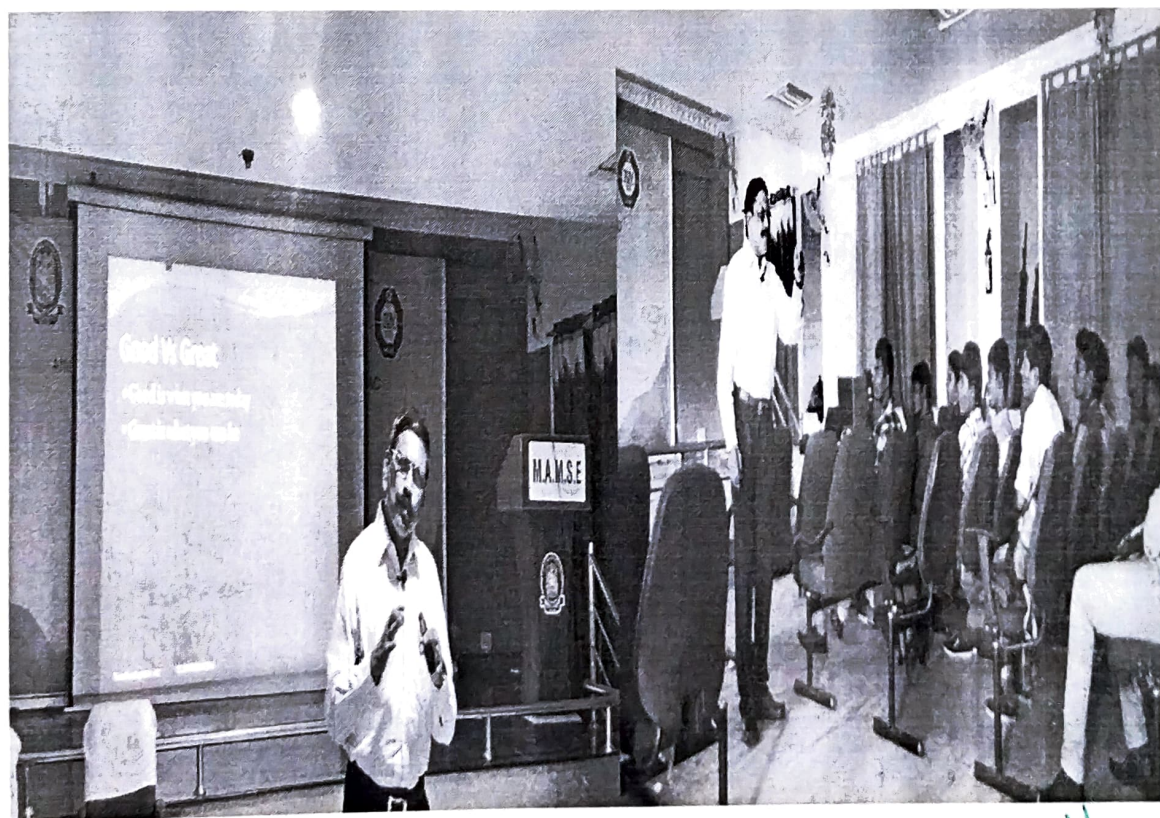

M.A.M. SCHOOL OF ENGINEERING

(ACCREDITED BY NAAC)

(Approved by AICTE, New Delhi and Affiliated to Anna University, Chennai)

SIRUGANUR, TRICHY – 621 105

www.mamse.in

“Good Vs Great” Prof. V.K.Boominathan (10.08.2017)

On August 10th 2017 Orientation Programme started for the freshers of MAM School of Engineering. Around 150 students assembled in Auditorium. The Principal, HOD (S&H), Faculty members have taken part in it.

Dr.P.Lilly Florence (HOD) addressed the gathering. Prof. Boominathan has given a key note address on “Good Vs Great”. He was the former Head, PG Department of commerce, Bishop Heber college, Trichy. He has been awarded with “Life Time Achievement award in commerce and the trainer of staff and students in state and national level .His service extended towards the famous Universities, colleges in whole over the students of Tamil Nadu. The students were seated Spellbound and his marvelous Speech highly motivated the students. Programme ended with vote of thanks by Mr .J. BharathiPrakash, Asst.Prof.

PRINCIPAL

PRINCIPAL

M.A.M. SCHOOL OF ENGINEERING
SIRUGANUR, TIRUCHIRAPPALLI-621 105.